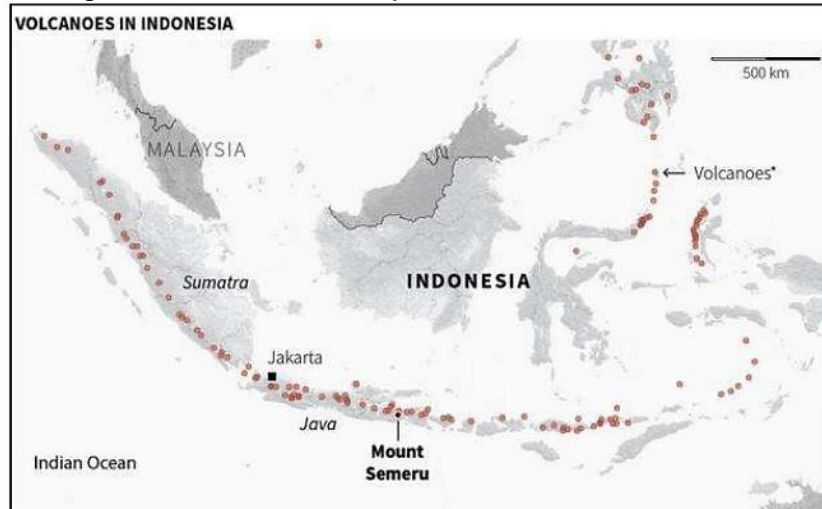

Location - Karnataka

Rift Valley Lakes

Context

- The water levels of lakes in Kenya's Great Rift Valley increased significantly, hurting local communities and biodiversity.

About Rift Valley Lakes

Location	Runs through eastern Africa from Ethiopia in the north to Malawi in the south
Key National Parks	<ul style="list-style-type: none"> Virunga National Park in the Democratic Republic of Congo, Rwenzori National Park Queen Elizabeth National Park in Uganda, Volcanoes National Park in Rwanda.
Major Lakes Name	Lake Upemba, Lake Mweru, Lake Tanganyika (largest), and Lake Rukwa.

Mount Sumeru

Context

- Rescuers in Indonesia raced to find survivors in villages blanketed by molten ash after the eruption of Mount Semeru killed at least 14 persons and left dozens injured

Barbados

Context

Nearly 400 years after the country became a British colony, Barbados has become the world's newest republic.

About it

Location	Island country in the Lesser Antilles of the West Indies, in the Caribbean region of the Americas.
Economy	Caribbean community (caricom)
About Caricom	An intergovernmental organisation of 15 member states (14 nation-states and one dependency) to promote economic integration

Tigray Region

Context

- Recently, airstrikes hit the capital of Ethiopia’s Tigray region in an ongoing internal armed conflict.

About

Location	Northernmost regional state in Ethiopia. Capital and largest city is Mekelle
Border	Eritrea to the north, Sudan to the west, the Amhara Region to the south and the Afar Region to the east and southeast.
Local tribes	Tigrayan, irob and kunama peoples.