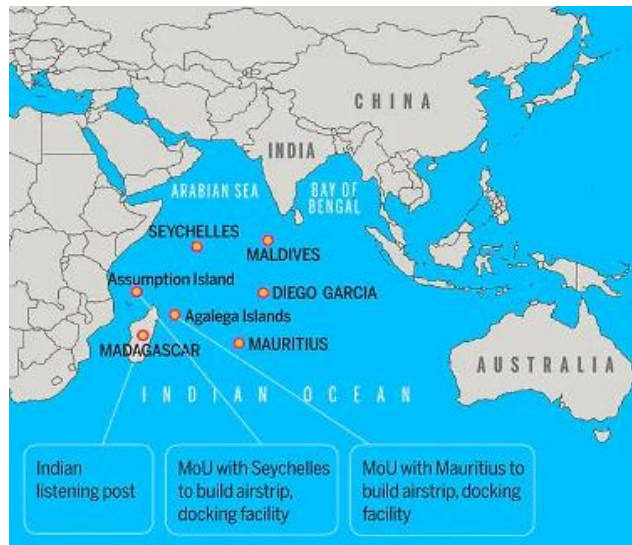

Gopalpur

Context

- Indian Naval Ship (INS) Khanjar becomes the first Indian Navy ship to call at the heritage coastal port of Gopalpur in Odisha.

About Gopalpur

Location	Natural, deep sea port on the east coast of India
History	Ancient port operational during the heyday of maritime Kalinga region.
Identification	With the site Mansurkota located near Gopalpur, just below the mouth of the river Rushikulya.
State	Odisha

Pensilungpa Glacier

Context

- The Pensilungpa Glacier is retreating, and a recent study has attributed the retreat to an increase in the temperature and decrease in precipitation during winters.

About

Location	Zaskar range, Ladakh
About Zaskar Range	Mountain range in the union territory of Ladakh that separates Zaskar from Ladakh
Key Rivers in Zaskar Range	Hanle River, Khurna River, Zaskar River, Suru River (Indus), and Shingo River
Other Key Information	Separates Kinnaur from Spiti in Himachal Pradesh

₹ 18,000

Agalega Island

Context

- Mauritius has denied a report that it has allowed India to build a military base on the remote island of Agalega, with a government official telling AFP that no such agreement exists between the two nations.

About island

Location	In the indian ocean, about 1,000 kilometres north of mauritius island
----------	---

Evia Island

Context

- Wildfires are continuing to rip through the Greek island of Evia with strong winds driving flames towards villages.