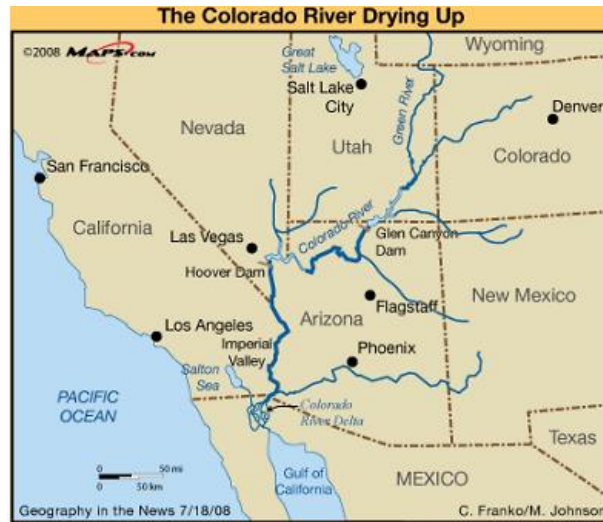

About

- The Senegalo-Mauritanian aquifer basin is the largest basin in the Atlantic margin of north-west Africa, having an area of 350,000 square kilometres.
- More than 24 million inhabitants of the region are dependent on it for drinking water and other needs.
- This includes the capitals of Guinea Bissau and Senegal, namely Bissau and Dakar.

Colorado River

Context

- Colorado River fish faces an uncertain future.

About

- One of the principal rivers (along with the Rio Grande) in the Southwestern United States and northern Mexico.
- Colorado River Delta at the tip of the Gulf of California between Baja California and Sonora.

Black Sea

Context

- U.S. Defence Secretary Lloyd Austin urged more defence cooperation among Black Sea allies ahead of a NATO Ministers summit.

About it

Location	A marginal sea of the Atlantic Ocean lying between Europe and Asia
Bordering countries	Bulgaria, georgia, romania, russia, turkey, and ukraine.
Major rivers	Danube, dneiper, and don.
Key facts	Ultimately drains into the mediterranean sea, via the turkish straits and the aegean sea.
Connection in North	Connected to the Sea of Azov by the Kerch Strait.
Connection in West	Small Sea of Marmara which in turn is connected to the Aegean Sea via the Strait of the Dardanelles.

Tigray Region

Context

- Recently, airstrikes hit the capital of Ethiopia’s Tigray region in an ongoing internal armed conflict.

About

Location	Northernmost regional state in Ethiopia. Capital and largest city is Mekelle
Border	Eritrea to the north, Sudan to the west, the Amhara Region to the south and the Afar Region to the east and southeast.
Local tribes	Tigrayan, irob and kunama peoples.